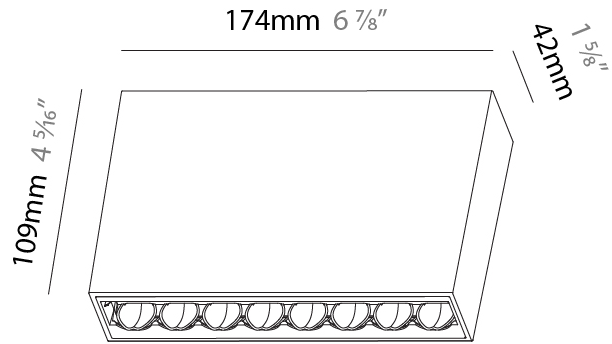

GENERAL

Series: Magiq Hollow Wallwash
Subseries: Magiq Hollow Wallwash
Brand: Prolicht
Division: Architectural
Mounting Type: Surface
Mounting Location: Ceiling
Subcategory: Wallwash

PHYSICAL

Shape: Rectangle
Length (mm): 174
Length (in): 6 ⁷/₈
Width (mm): 42
Width (in): 1 ⁵/₈
Height (mm): 109
Height (in): 4 ⁵/₁₆
Light Distribution: Direct
Fixture Finish: SSR / BKV / CWI / CRY / HAB / UFT / ITA / RUA / FTG / MYG / LOD / PUS / FRO / FUP / KIA / POP / BLS / SPG / MEY / GOH / GUM / CHC / COM / ABZ / JAG / OBR / MOS / ROR
Holder Finish: WHI / BLK
Fixture Material: Aluminum Die Cast

ELECTRICAL

Lamp Type: LED (Zhaga Standard)
Input Wattage (W): 19
Total Output Wattage (W): 17.3
Dimming: Tri-Mode (Non-Dimming and Phase Dimming (120Vac only) and 0-10V Dimming)
Driver Included: Yes
Driver Location: Integrated
Driver Type: Constant Current - Universal
Driver Class: Class 1
Input Voltage (V): 120 - 277
Constant Current (MA): 700mA

LED

Number of LEDs: 4
Color Temperature (°K): 2700 / 3000 / 3500 / 4000
Max. Delivered Lumen (lm): 1270 / 1270 / 1513 / 1544
Nominal Lumen (lm): 1492 / 1492 / 1778 / 1814
CRI: >90 CRI
Efficiency (%): 80
Lamp Life (hrs): 50000

OPTICAL

Adjustability: Fixed

RATINGS AND CERTIFICATIONS

Certified By: Certified for North American Standards
IP rating: IP20